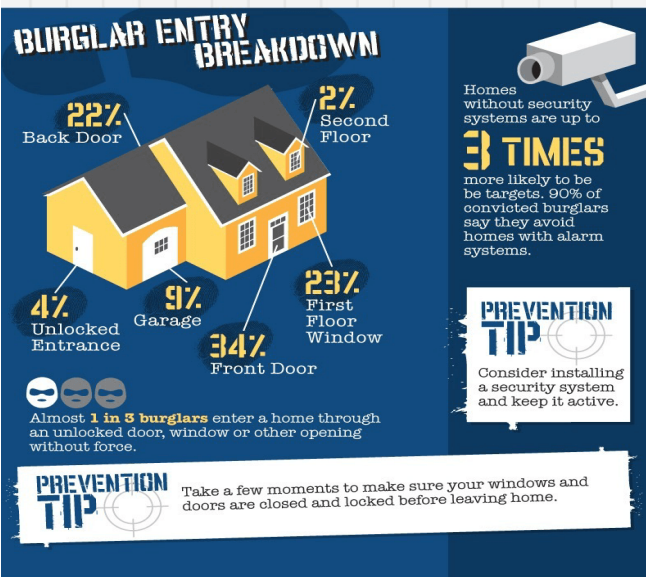

Highlights of the Week

- The Sports Affairs office conducted try-outs for taekwondo, arnis, badminton, chess, sepak takraw, athletics, lawn tennis, swimming, and table tennis in all campuses. This is in preparation for the upcoming Regional State Colleges and Universities Athletic Association Sportsfest and Conference from December 15 to 20, 2024 at Iloilo State

University of Fisheries Science and Technology in Barotac Nuevo, Iloilo.

- The Teacher Education Student Organization of CHMSU-Binalbagan conducted a Leadership BOOT Camp at the AVR-Library on Nov. 11, 2024.

ACCORDING TO THE F.B.I.

One home is broken into every **14.6 seconds**. Don't leave yourself open to a home break-in. Knowing the facts about burglary can protect you and your property - and may keep you from becoming a victim. Here are some tips and data about this all-too-common crime from law enforcement, home security experts and Nationwide Insurance.¹